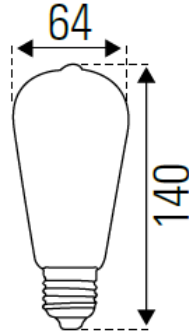

# PEAR

MODEL NUMBER	DESCRIPTION	COLOUR	GLOBE TYPE
9E2716	Pear Globe (min. buy pack of 4)	Clear	E27 Max 25W—240V
9B2216	Pear Globe (min. buy pack of 4)	Clear	B22 Max 25W—240V